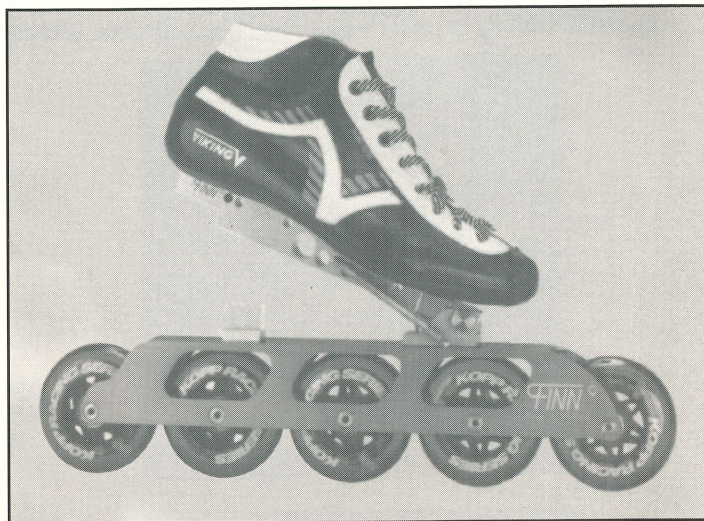

The latest in technology from the Netherlands, the FINN In-Line Clapskate. With the Clapskate spring, the "Clap" pulls the boot frame back fast and reliably resulting with faster retractions and faster times. The Clapskate was patented with a start mechanism seen on the plate—this allows for the traditional tip start—which unlatches automatically after the start.

The underside of the boot frame can be continuously adjusted longitudinally in relation to the hinge tip which enables the skater to get more power from their calf muscles in the shorter distance events. The cushioning device can be adjusted for increase absorption.

Gift from P.M van der Klok, FINN Skates (99.15.). All donations since the January issue will be recognized in the next issue.

VISIT THE MUSEUM THIS SUMMER!

CHANGE SERVICE REQUESTED

NON PROFIT ORG
U. S. POSTAGE
PAID
PERMIT #545
LINCOLN, NE

National Museum of Roller Skating (#70)
4730 South Street
PO Box 6579
Lincoln, Nebraska 68506-0579 USA