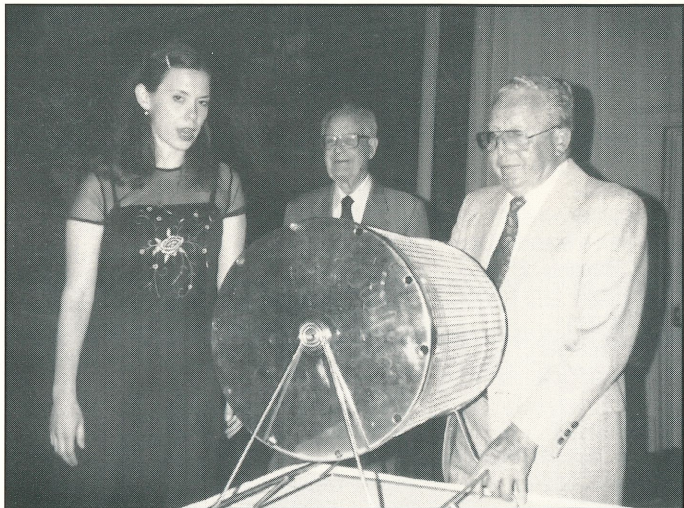

Nellie Anderson was the official raffle chooser while Robert Bollinger supervised Mills Lynn roll the squirrel cage with the raffle tickets enclosed during the 1999 Museum Raffle.