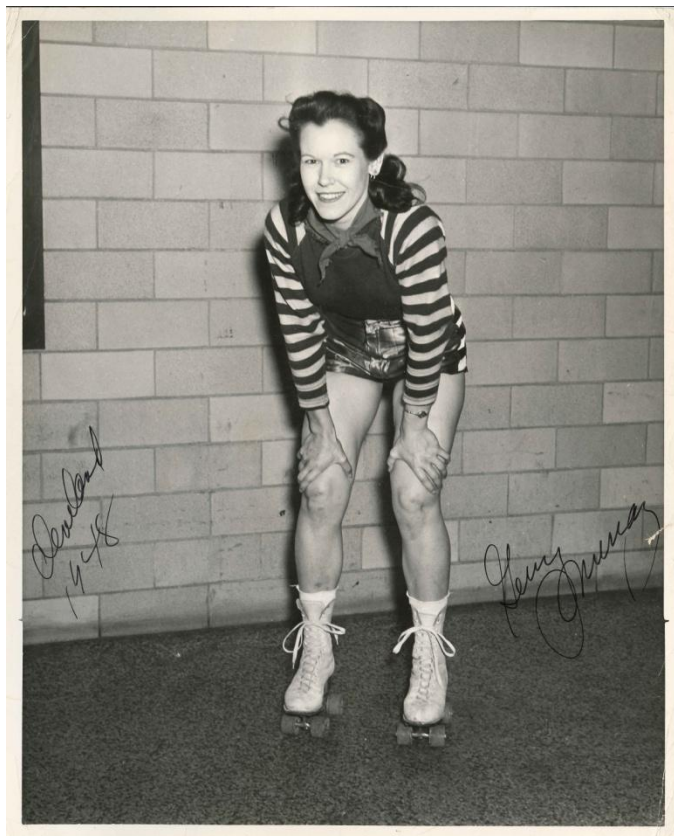

Rolling Through Time

By James Vannurden

Director and Curator

Official Newsletter of:

National Museum of Roller Skating

4730 South Street, Lincoln, NE 68506

(402)483-7551 ex. 16

[@rollersk8museum](https://twitter.com/rollersk8museum)

Bi-Monthly
June 16, 2014

Who We Are

The National Museum of Roller Skating is a 501(c)3 non-profit organization located in Lincoln, Nebraska and the only dedicated roller skating museum in the world. We are committed to the preservation of the history of roller skating. With over 50 display cases, the museum educates the public on all aspects of roller skating, which dates back to the first patented skate from 1819.

Curator's Corner

Geraldine (Gerry) Murray of Des Moines, Iowa recently completed her donation to the museum of her days with the roller derby. From 1938 until 1975 Gerry participated in women's roller derby. Her career helped her travel the country and become one of the top female derby skaters.

Her donation consisted of many items in total: newspapers, magazines, programs, photographs, and person uniforms.

During her many years of service to roller derby, Gerry skated for multiple teams. Her donated green and white derby uniform came from her time with the San Diego

Clippers. However, the majority of her skating career revolved around her association with the New York Chiefs. She was even a female captain and top scorer for their championship teams. Murray donated a blue and white New York Chiefs uniform as well.

Gerry took roller derby training very seriously. One example she gave revolved around her coordinating team practices. She wanted all of the skaters to perform at their best, which included proper training. Murray regulated water intake of the skaters. During each break she made sure the other derby members only drank enough water to stay hydrated, no over drinking was permitted. She said too much water slowed down the skaters. This water rationing led to her nickname of Simon Legree.

Ms. Murray shared a story with us about ways skaters helped support each other during injuries. To help assist with medical care expenditures for skaters injured during competition, derby members held an extra benefit night referred to as a jamboree. This extra show would include roller derby members showcasing another of his/her talents for the audience. Many skaters would highlight their voices by singing songs; others played musical instruments; some performed dances. Murray would showcase her tap dancing skills. Some male skaters even dressed in drag. All of the proceeds benefited the injured skaters.

Once becoming captain of the New York Chiefs, Murray gained notoriety and some celebrity status. Her success on the track led to her likeness use in media relations and advertisements. She participated in many photo shoots and promotional events. She became the face of the New York women's team. When looking at photos of derby at this time, Murray noted that one can tell whether the photograph was promotional or an action shot by the pants the girls wore; if she had her competition pants on the photo was from a bout, but if just shorts and bare legs then the shot was for promotional use.

During her illustrious career, Gerry Murray headlined during the most popular era of roller derby seen in this country. Her multi-decade career produced championships and accolades for herself and her teammates. Murray was so beloved by her fans that they started a fan club in her honor; Gerry received gifts regularly from her fans.

We are very lucky to acquire this great collection. Special thanks to Gerry Murray!!